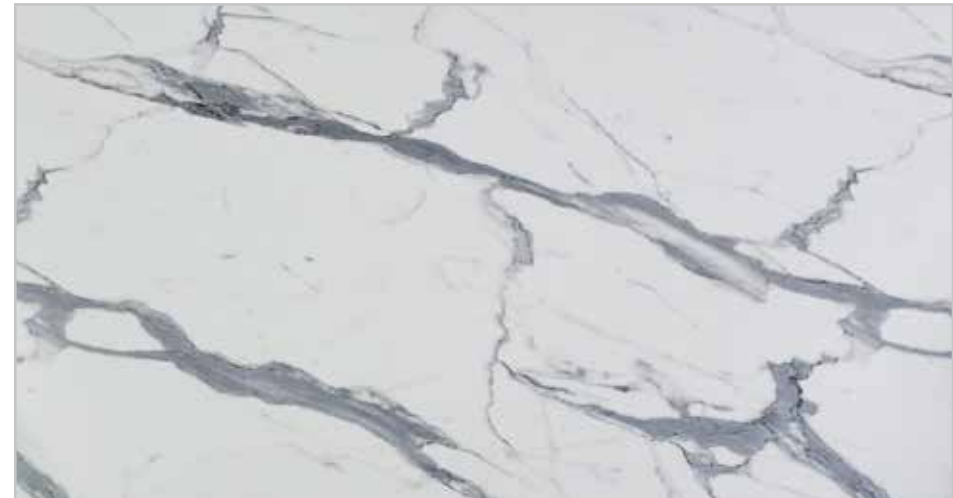

Close up Laminate detail
Also available as a Breakfast Bar -
38mm x 2M x 900mm - Product Code BBAR2MV